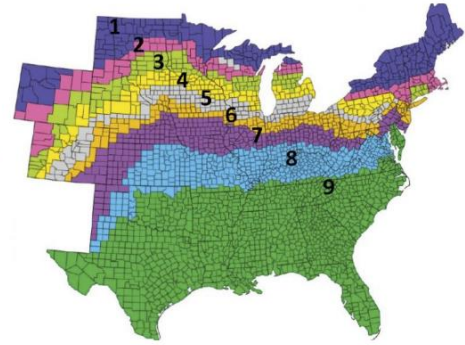

3147

RM 114

LAUNCHED 2019

TECH
REFUGE **2 SERIES** **3 SERIES**
CONV GT2V

BIAS

ZONES

- 7
- 8
- 9

RELATED PRODUCTS

3156(female)

STRENGTHS

New (go-to) product for maturity. We're not calling it the silver bullet but its close. Put this any where, works especially well for dual purpose grain and silage.

WEAKNESSES

No rib option at this time. Slow dry down.

AGRONOMIC

GDUs TO MID-SILK	1460
GDUs TO BLACK LAYER	2650
EAR TYPE	SEMI
KERNEL ROWS	16-18
COB COLOR	RED
PLANTING RANGE	24K-36K