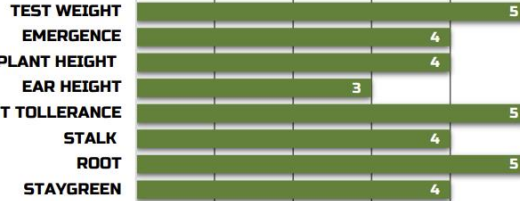

AGRONOMIC

GDUs TO MID-SILK	1460
GDUs TO BLACK LAYER	2650
EAR TYPE	SEMI
KERNEL ROWS	16-18
COB COLOR	RED
PLANTING RANGE	24K-36K

DISEASE RATINGS

PLACEMENT