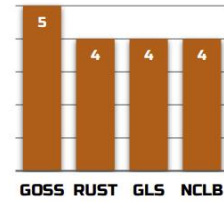

3156(female)

STRENGTHS

New (go-to) product for maturity. We're not calling it the silver bullet but its close. Put this any where, works especially well for dual purpose grain and silage.

WEAKNESSES

No rib option at this time. Slow dry down.

AGRONOMIC

GDUs TO MID-SILK	1460
GDUs TO BLACK LAYER	2650
EAR TYPE	SEMI
KERNEL ROWS	16-18
COB COLOR	RED
PLANTING RANGE	24K-36K

DISEASE RATINGS

PLACEMENT