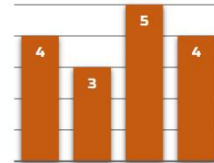

3126(MALE)
3133(MALE)

STRENGTHS

3148 is a go-to product for an average grower. It's very dependable, even with minimal inputs. It stands like a tree and holds together well, so delayed harvest is not a concern.

WEAKNESSES

There are better options in high management situations.

AGRONOMIC

GDU's TO MID-SILK	1435
GDU's TO BLACK LAYER	2630
EAR TYPE	SEMI
KERNEL ROWS	16-18
COB COLOR	PINK
PLANTING RANGE	24-38

DISEASE RATINGS