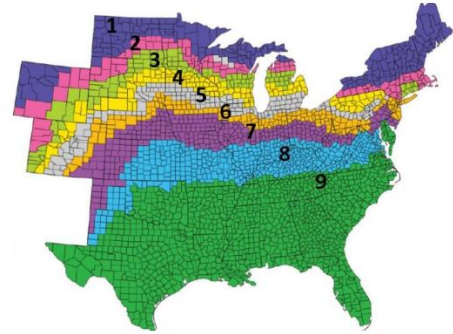

3148

RM 114

LAUNCHED 2017

TECH

REFUGE

GT

2 SERIES

GT2X

3 SERIES

GT3DX

BIAS

ZONES

7

8

9