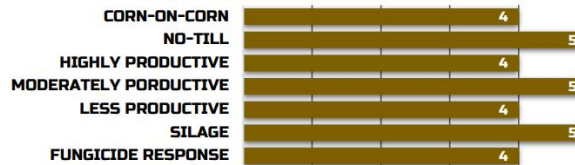

3148

RM 114

LAUNCHED 2017

TECH

REFUGE

GT

2 SERIES

GT2X

3 SERIES

GT3DX

BIAS

ZONES

7

8

9

RELATED PRODUCTS

3126(MALE)
3133(MALE)

STRENGTHS

3148 is a go-to product for an average grower. It's very dependable, even with minimal inputs. It stands like a tree and holds together well, so delayed harvest is not a concern.

WEAKNESSES

There are better options in high management situations.

AGRONOMIC

GDU's TO MID-SILK	1435
GDU's TO BLACK LAYER	2630
EAR TYPE	SEMI
KERNEL ROWS	16-18
COB COLOR	PINK
PLANTING RANGE	24-38

DISEASE RATINGS

GOSS RUST GLS NCLB

PLACEMENT

3148