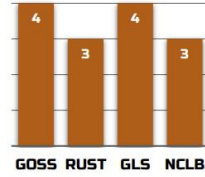

DISEASE RATINGS