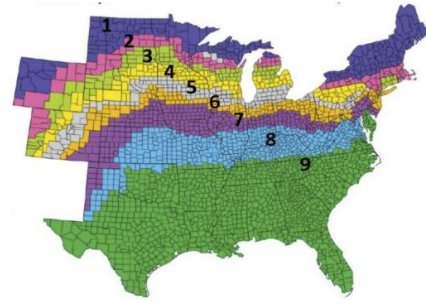

STRENGTHS

Full season yield leader. Very showy, very reliable. T1159

WEAKNESSES

Drydown

AGRONOMIC

GDUs TO MID-SILK 1360
GDUs TO BLACK LAYER 2860
EAR TYPE SEMI
KERNEL ROWS 16-18
COB COLOR RED
PLANTING RANGE 26K-36K

DISEASE RATINGS

PLACEMENT

3150