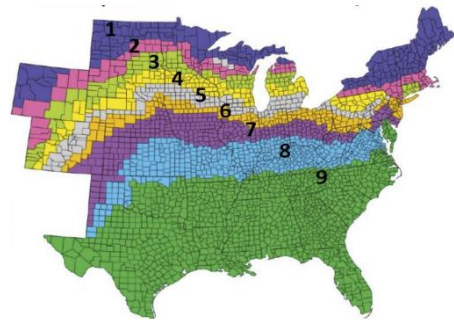

3154

RM 115

LAUNCHED 2020

TECH
REFUGE 2 SERIES 3 SERIES
CONV

BIAS

ZONES