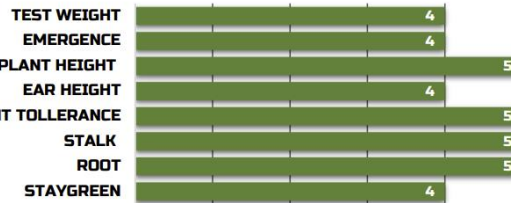

Work-horse stand out in hot and dry areas. Excellent choice for marginal ground. Silage versatility. Good husk cover.

WEAKNESSES

Not recommended for highly productive or irrigated acres

AGRONOMIC

GDUs TO MID-SILK 1460
GDUs TO BLACK LAYER 2795
EAR TYPE FLEX
KERNEL ROWS 16-18
COB COLOR RED
PLANTING RANGE 18K-30K