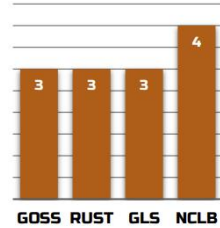

Work-horse stand out in hot and dry areas. Excellent choice for marginal ground. Silage versatility. Good husk cover.

WEAKNESSES

Not recommended for highly productive or irrigated acres

AGRONOMIC

GDUs TO MID-SILK 1460
GDUs TO BLACK LAYER 2795
EAR TYPE FLEX
KERNEL ROWS 16-18
COB COLOR RED
PLANTING RANGE 18K-30K

DISEASE RATINGS

PLACEMENT