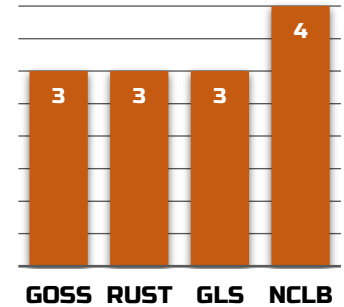

2930

RM 93

LAUNCHED 2022

**TECH
REFUGE**

2 SERIES

**3 SERIES
STX3**

**BIAS
WEST**

ZONES

- 2
- 3
- 4

**RELATED
PRODUCTS**

STRENGTHS

Full flex ear with good grain quality. Top ratings on stress tolerance. Strong seedling vigor. Consistent results year after year

WEAKNESSES

Can get beat in ultra high yield environments

AGRONOMIC

GDUs TO MID-SILK	1240
GDUs TO BLACK LAYER	2310
EAR TYPE	FLEX
KERNEL ROWS	16-18
COB COLOR	RED
PLANTING RANGE	L-H

TEST WEIGHT	4
EMERGENCE	5
PLANT HEIGHT	4
EAR HEIGHT	3
DROUGHT TOLERANCE	4
STALK	4
ROOT	4
STAYGREEN	4

DISEASE RATINGS

PLACEMENT

CORN-ON-CORN	5
NO-TILL	5
HIGHLY PRODUCTIVE	4
MODERATELY PRODUCTIVE	5
LESS PRODUCTIVE	5
SILAGE	5
FUNGICIDE RESPONSE	5