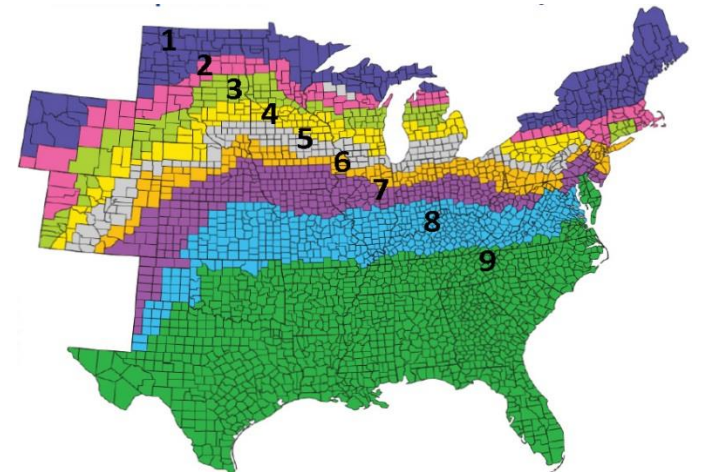

# 2930

RM 93

LAUNCHED 2022

**TECH  
REFUGE**

**2 SERIES**

**3 SERIES  
STX3**

**BIAS  
WEST**

**ZONES**

**AGRONOMIC**

GDUs TO MID-SILK	1240
GDUs TO BLACK LAYER	2310
EAR TYPE	FLEX
KERNEL ROWS	16-18
COB COLOR	RED
PLANTING RANGE	L-H

TEST WEIGHT	4
EMERGENCE	5
PLANT HEIGHT	4
EAR HEIGHT	3
DROUGHT TOLERANCE	4
STALK	4
ROOT	4
STAYGREEN	4