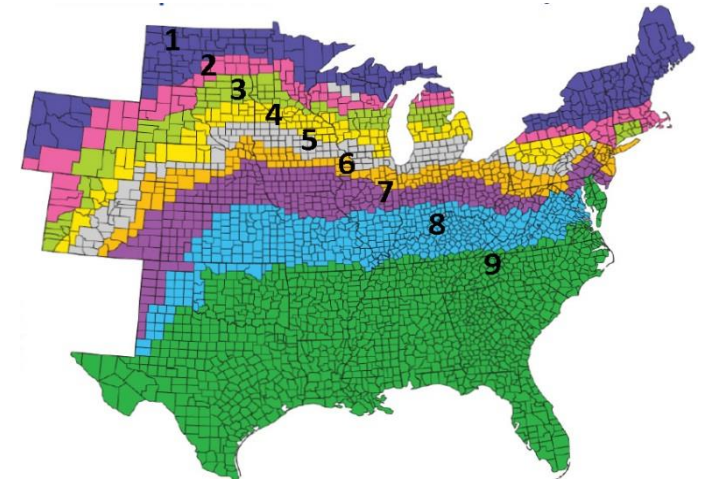

3032

RM 103

LAUNCHED 2021

TECH

REFUGE

2 SERIES

3 SERIES

GT2XV

GT3DX

BIAS

none

ZONES

4

5