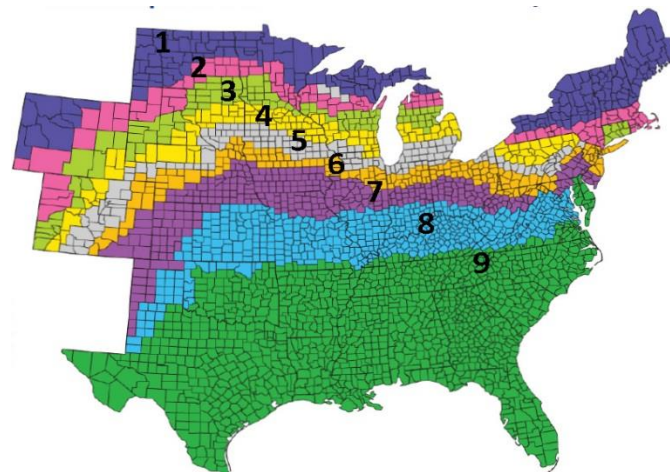

3042

RM 104

LAUNCHED 2021

**TECH
REFUGE**

**2 SERIES
GT2XV**

3 SERIES

**BIAS
WESTERN**