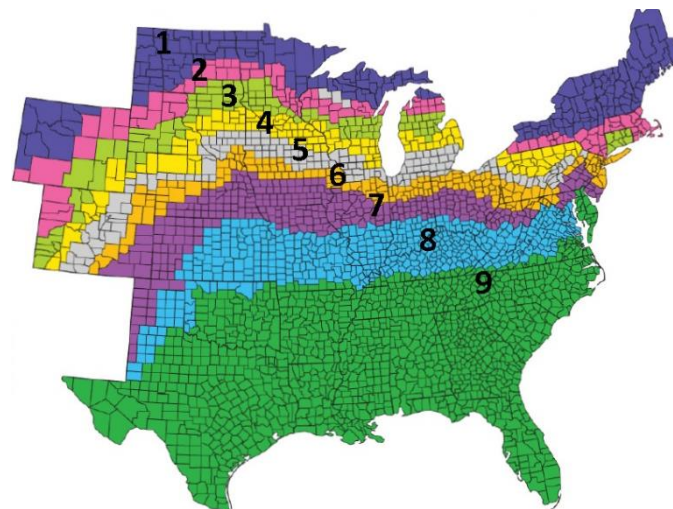

3087

RM 108

LAUNCHED 2016

TECH
REFUGE RR2 2 SERIES VT2P 3 SERIES

BIAS

ZONES

STRENGTHS

Dominant product against all maturities, with good southern movement. Good disease scores.

WEAKNESSES

No continuous corn option yet. Can Struggle on clay/sidehills.

RELATED PRODUCTS
 3131 (male)

5
6
7

AGRONOMIC

GDUs TO MID-SILK 1310
 GDUs TO BLACK LAYER 2740
 EAR TYPE FLEX
 KERNEL ROWS 16-18
 COB COLOR RED
 PLANTING RANGE 27K-35K

DISEASE RATINGS

PLACEMENT

3087