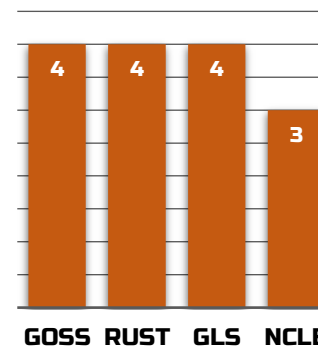

DISEASE RATINGS