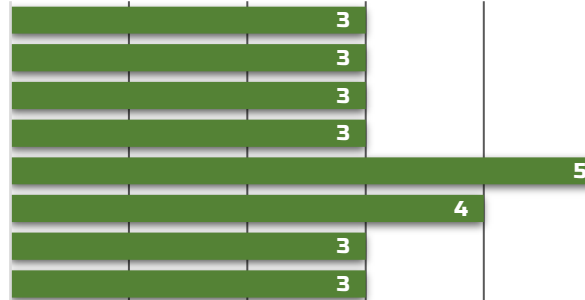

28-32

TEST WEIGHT

EMERGENCE

PLANT HEIGHT

EAR HEIGHT

DROUGHT TOLERANCE

STALK

ROOT

STAYGREEN

**DISEASE RATINGS**

GOSS RUST GLS NCLB

**PLACEMENT**