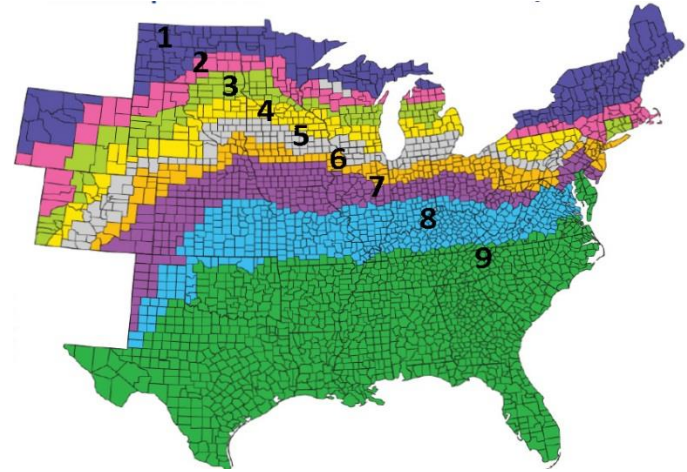

# 3091

RM 109

LAUNCHED 2021

**TECH**  
**REFUGE**

**2 SERIES**  
GT2XVA

**3 SERIES**

**BIAS**  
WESTERN

**ZONES**

5  
6  
7

**RELATED PRODUCTS**  
3109

**STRENGTHS**

Girthy flex ears with fast drydown. Excellent disease tolerance. Great top-end yield potential.

**WEAKNESSES**

Potential for root lodging.

**AGRONOMIC**

GDUs TO MID-SILK

GDUs TO BLACK LAYER

EAR TYPE

KERNEL ROWS

COB COLOR

PLANTING RANGE

FLEX

18-20

RED

STAYGREEN

**DISEASE RATINGS**

GOSS RUST GLS NCLB

**PLACEMENT**