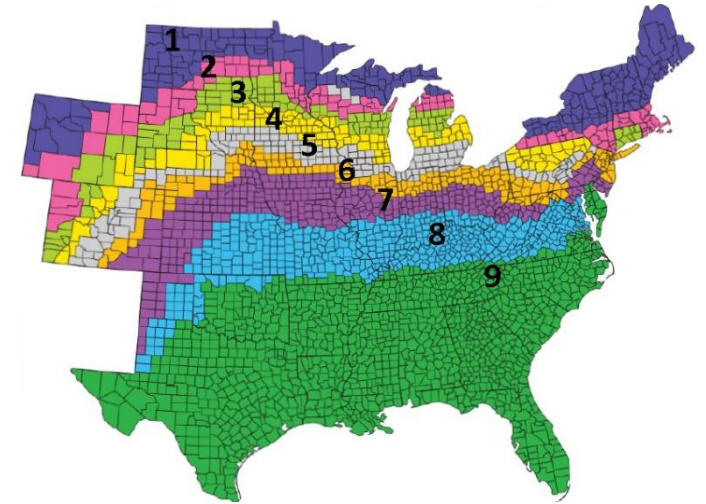

STX3

BIAS

ZONES

5

6

7

RELATED PRODUCTS

STRENGTHS

Extremely dependable, great option for high input farmers willing to push their populations. This one will be standing well come harvest.

WEAKNESSES

3108 yield potential has the tendency to fall off pretty rapidly in decreased populations.

AGRONOMIC

GDUs TO MID-SILK	1395
GDUs TO BLACK LAYER	2560
EAR TYPE	SEMI
KERNEL ROWS	16-18
COB COLOR	RED
PLANTING RANGE	28K-38K

TEST WEIGHT	4
EMERGENCE	4
PLANT HEIGHT	3
EAR HEIGHT	3
DROUGHT TOLLERANCE	5
STALK	5
ROOT	4
STAYGREEN	4