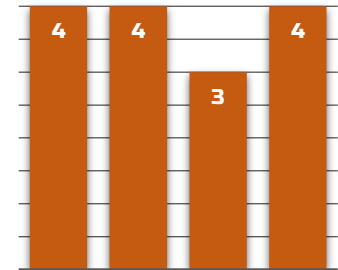

DISEASE RATINGS

GOSS RUST GLS NCLB