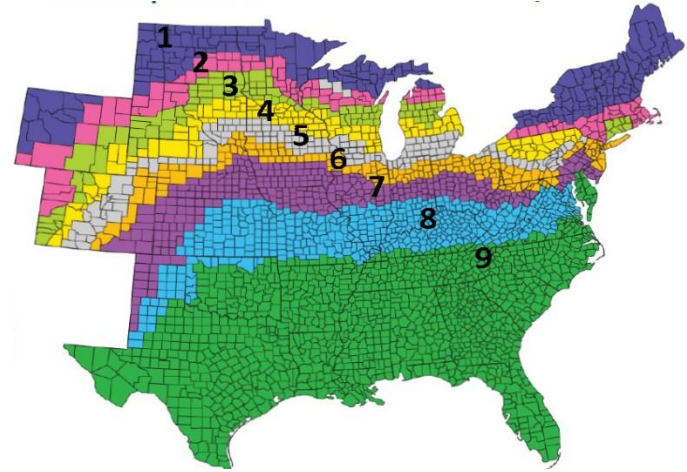

3113

RM 111

LAUNCHED 2021

TECH
REFUGE

2 SERIES
GT2A

3 SERIES

BIAS
WESTERN