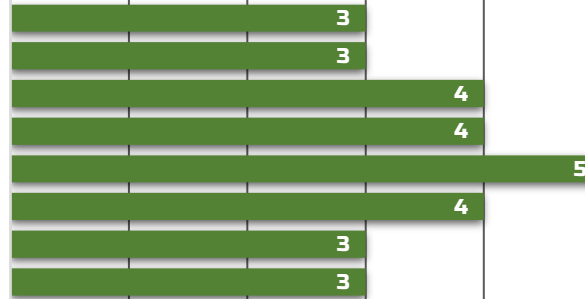

16

PINK

24-32

TEST WEIGHT

EMERGENCE

PLANT HEIGHT

EAR HEIGHT

DROUGHT TOLERANCE

STALK

ROOT

STAYGREEN

DISEASE RATINGS

GOSS RUST GLS NCLB

PLACEMENT

CORN-ON-CORN

NO-TILL