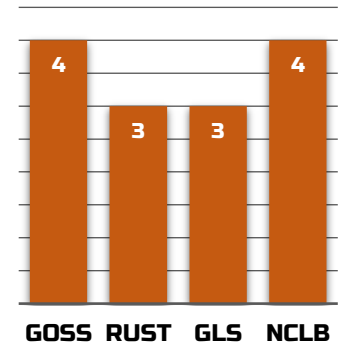

### AGRONOMIC

GDUs TO MID-SILK	1440
GDUs TO BLACK LAYER	2673
EAR TYPE	FLEX
KERNEL ROWS	16-20
COB COLOR	PINK
PLANTING RANGE	30K-35K

### TEST WEIGHT

EMERGENCE

PLANT HEIGHT

EAR HEIGHT

DROUGHT TOLLERANCE

STALK

ROOT

STAYGREEN

### DISEASE RATINGS