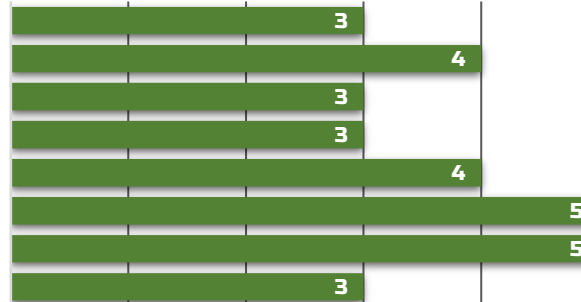

### TEST WEIGHT

EMERGENCE

PLANT HEIGHT

EAR HEIGHT

DROUGHT TOLLERANCE

STALK

ROOT

STAYGREEN

### DISEASE RATINGS