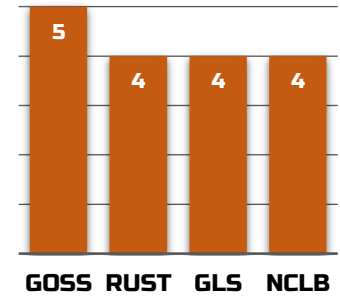

DISEASE RATINGS