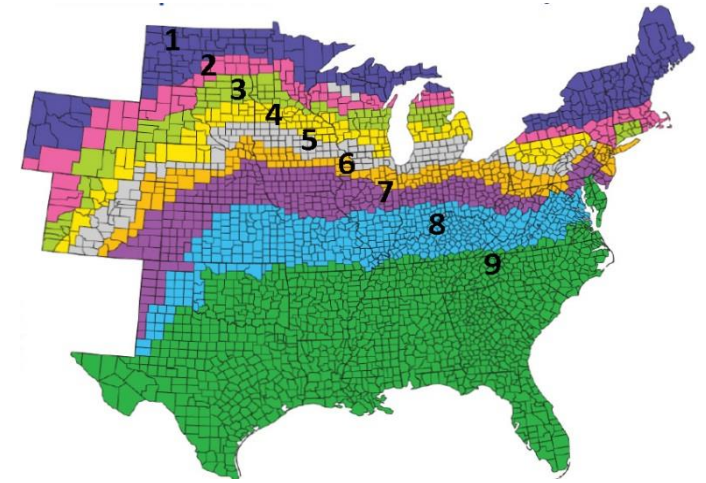

3119

RM 111

LAUNCHED 2021

TECH
REFUGE

2 SERIES
GT2XV

3 SERIES
GT3DX

BIAS
none