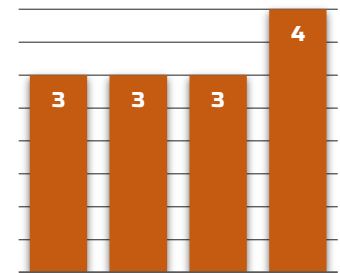

DISEASE RATINGS

GOSS RUST RUST GLS NCLB