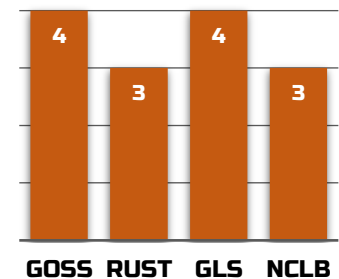

STRENGTHS

Full season yield leader. Very showy, very reliable.
 T1159

WEAKNESSES

Drydown

AGRONOMIC

GDUs TO MID-SILK 1360
 GDUs TO BLACK LAYER 2860
 EAR TYPE SEMI
 KERNEL ROWS 16-18
 COB COLOR RED
 PLANTING RANGE 26K-36K

DISEASE RATINGS

PLACEMENT