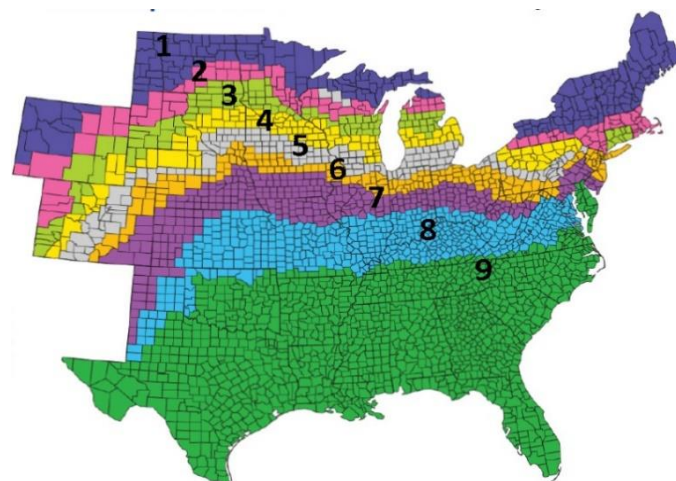

STRENGTHS

Full season yield leader. Very showy, very reliable.
 T1159

WEAKNESSES

Drydown

AGRONOMIC

GDUs TO MID-SILK 1360
 GDUs TO BLACK LAYER 2860
 EAR TYPE SEMI
 KERNEL ROWS 16-18
 COB COLOR RED
 PLANTING RANGE 26K-36K

DISEASE RATINGS

PLACEMENT