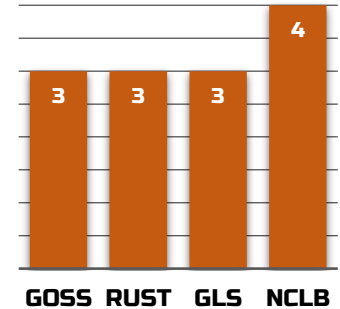

DISEASE RATINGS