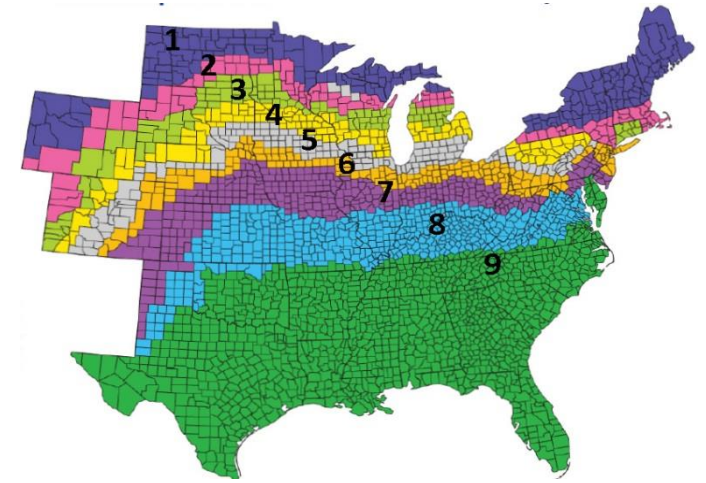

BIAS

ZONES

RELATED PRODUCTS

STRENGTHS

Work-horse stand out in hot and dry areas. Excellent choice for marginal ground. Silage versatility. Good husk cover.

WEAKNESSES

Not recommended for highly productive or irrigated acres

AGRONOMIC

GDUs TO MID-SILK	1460
GDUs TO BLACK LAYER	2795
EAR TYPE	FLEX
KERNEL ROWS	16-18
COB COLOR	RED
PLANTING RANGE	18K-30K

TEST WEIGHT	4
EMERGENCE	4
PLANT HEIGHT	5
EAR HEIGHT	4
DROUGHT TOLLERANCE	5
STALK	5
ROOT	5
STAYGREEN	4