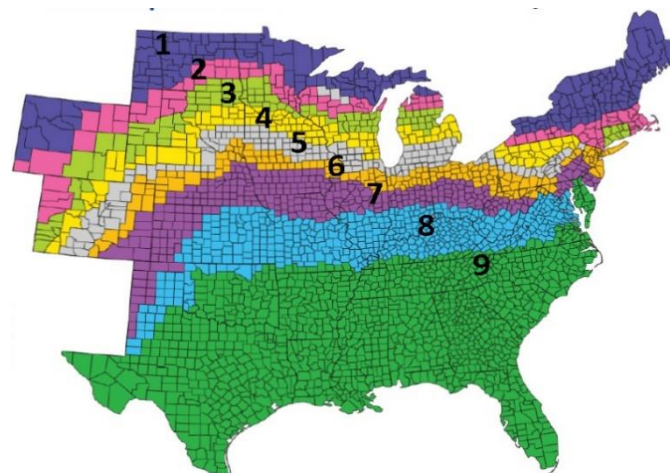

2947

RM 94

LAUNCHED 2022

TECH
REFUGE

2 SERIES
GT2V

3 SERIES

BIAS

ZONES

2
3

RELATED PRODUCTS

STRENGTHS

Very solid plant integrity with with excellent heat stress. Superb Goss's wilt tolerance. Widely adapted

WEAKNESSES

AGRONOMIC

GDUs TO MID-SILK

GDUs TO BLACK LAYER

EAR TYPE

SEMI

KERNEL ROWS

16-18

COB COLOR

PINK

PLANTING RANGE

2832

TEST WEIGHT

4

EMERGENCE

4

PLANT HEIGHT

5

EAR HEIGHT

4

DROUGHT TOLERANCE

5

STALK

5

ROOT

4

STAYGREEN

5

DISEASE RATINGS