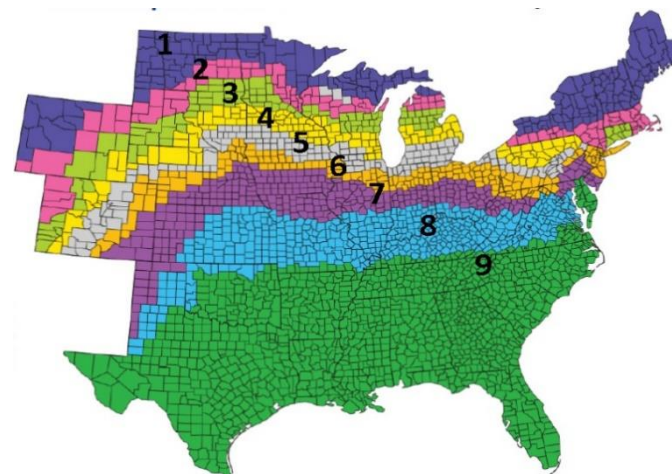

3043

RM 104

LAUNCHED 2022

TECH
REFUGE

2 SERIES
GT2

3 SERIES

BIAS
NONE

ZONES

- 4
- 5
- 6
- 7

RELATED PRODUCTS

STRENGTHS

Very stress tolerant hybrid with excellent silage potential. Late season intactness allows for delayed harvest. Very flexy ears.

WEAKNESSES

AGRONOMIC

GDU_s TO MID-SILK	1291
GDU_s TO BLACK LAYER	2394
EAR TYPE	FLEX
KERNEL ROWS	18-22
COB COLOR	PINK
PLANTING RANGE	26-34