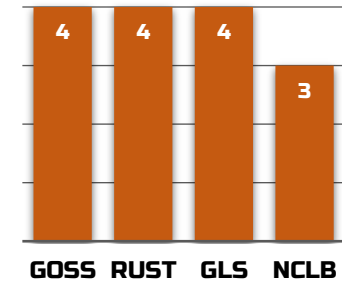

3059

RM 105

LAUNCHED 2024

TECH
REFUGE

2 SERIES
VT2P

3 SERIES

BIAS
CENTRAL
WESTERN

ZONES
4
5
6

RELATED PRODUCTS

STRENGTHS

Girthy ears with deep kernels. Outstanding Goss's, Greensnap and tar spot. Thrives central through western corn belt. Unique Genetics.

WEAKNESSES

AGRONOMIC

GDUs TO MID-SILK	1265
GDUs TO BLACK LAYER	2615
EAR TYPE	FLEX
KERNEL ROWS	16-20
COB COLOR	Red
PLANTING RANGE	<34K

TEST WEIGHT	4
EMERGENCE	4
PLANT HEIGHT	4
EAR HEIGHT	4
DROUGHT TOLERANCE	4
STALK	5
ROOT	5
STAYGREEN	4

DISEASE RATINGS

PLACEMENT

CORN-ON-CORN	2
NO-TILL	5
HIGHLY PRODUCTIVE	4
MODERATELY PRODUCTIVE	5
LESS PRODUCTIVE	5
SILAGE	4
FUNGICIDE RESPONSE	4