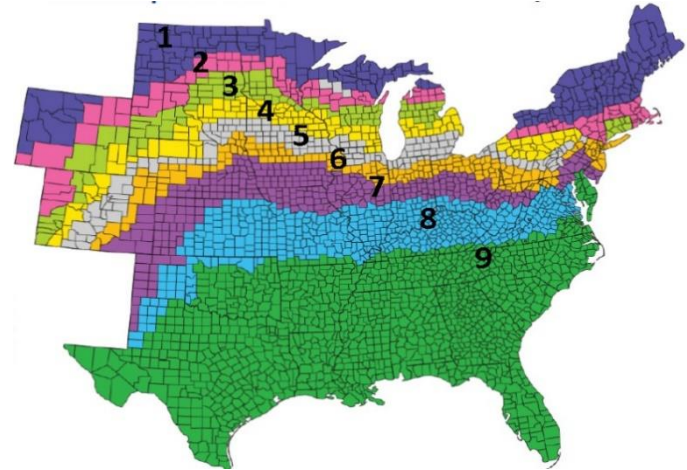

# 3059

RM 105

LAUNCHED 2024

**TECH**  
**REFUGE**

**2 SERIES**  
VT2P

**3 SERIES**

**BIAS**  
CENTRAL  
WESTERN

**ZONES**  
4  
5  
6

**RELATED PRODUCTS**

**STRENGTHS**

Girthy ears with deep kernels. Outstanding Goss's, Greensnap and tar spot. Thrives central through western corn belt. Unique Genetics.

**WEAKNESSES**

**AGRONOMIC**

|                     |       |
|---------------------|-------|
| GDUs TO MID-SILK    | 1265  |
| GDUs TO BLACK LAYER | 2615  |
| EAR TYPE            | FLEX  |
| KERNEL ROWS         | 16-20 |
| COB COLOR           | Red   |
| PLANTING RANGE      | <34K  |

|                   |   |
|-------------------|---|
| TEST WEIGHT       | 4 |
| EMERGENCE         | 4 |
| PLANT HEIGHT      | 4 |
| EAR HEIGHT        | 4 |
| DROUGHT TOLERANCE | 4 |
| STALK             | 5 |
| ROOT              | 5 |
| STAYGREEN         | 4 |