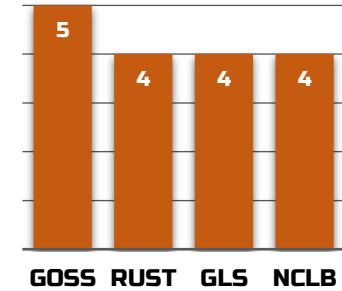

RELATED PRODUCTS

STRENGTHS

Top Goss's and tar spot scores with excellent yield potential. Keep on productive soil. Semi flex ear encourages moderate to higher population.

WEAKNESSES

There are better products for historically low yield environments.

AGRONOMIC

GDUs TO MID-SILK	1310
GDUs TO BLACK LAYER	2695
EAR TYPE	SEMI
KERNEL ROWS	16-18
COB COLOR	RED
PLANTING RANGE	26-32

DISEASE RATINGS

PLACEMENT