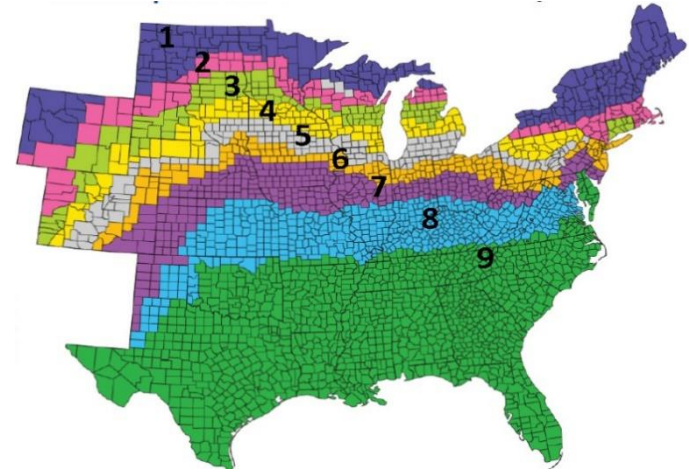

3079

RM 107

LAUNCHED 2022

TECH
REFUGE

2 SERIES
VT2P

3 SERIES

BIAS
None

ZONES
4
5
6

RELATED PRODUCTS

STRENGTHS

Top Goss's and tar spot scores with excellent yield potential. Keep on productive soil. Semi flex ear encourages moderate to higher population.

WEAKNESSES

There are better products for historically low yield environments.

AGRONOMIC

GDUs TO MID-SILK	1310
GDUs TO BLACK LAYER	2695
EAR TYPE	SEMI
KERNEL ROWS	16-18
COB COLOR	RED
PLANTING RANGE	26-32

DISEASE RATINGS

PLACEMENT