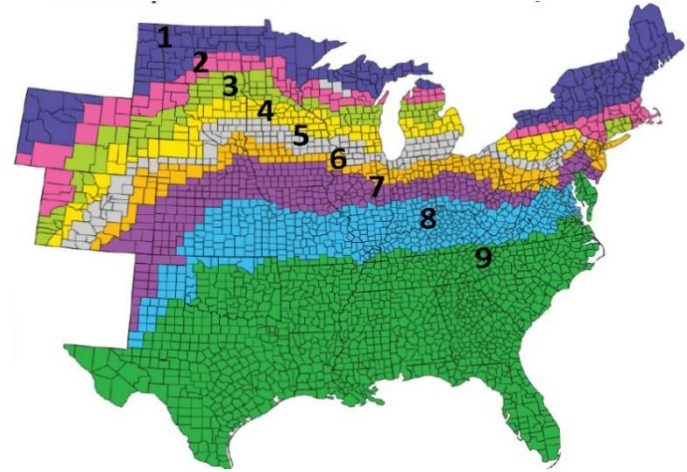

3111

RM 111

LAUNCHED 2024

TECH
REFUGE

2 SERIES
PCE

3 SERIES

BIAS
NONE

ZONES
5
6
7

RELATED PRODUCTS

STRENGTHS

New PowerCore® Enlist® Product. Lead product with good ear flex. Excellent top end yield potential. Place on average to highly productive soils.

WEAKNESSES

No below ground protection

AGRONOMIC

GDUs TO MID-SILK	1390
GDUs TO BLACK LAYER	2572
EAR TYPE	FLEX
KERNEL ROWS	18-20
COB COLOR	Pink
PLANTING RANGE	28-36