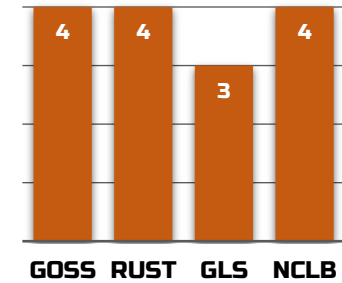

RELATED PRODUCTS

STRENGTHS

New PowerCore® Enlist® Product. Lead product with good ear flex. Excellent top end yield potential. Place on average to highly productive soils.

WEAKNESSES

No below ground protection

AGRONOMIC

GDUs TO MID-SILK	1390
GDUs TO BLACK LAYER	2572
EAR TYPE	FLEX
KERNEL ROWS	18-20
COB COLOR	Pink
PLANTING RANGE	28-36

DISEASE RATINGS

PLACEMENT